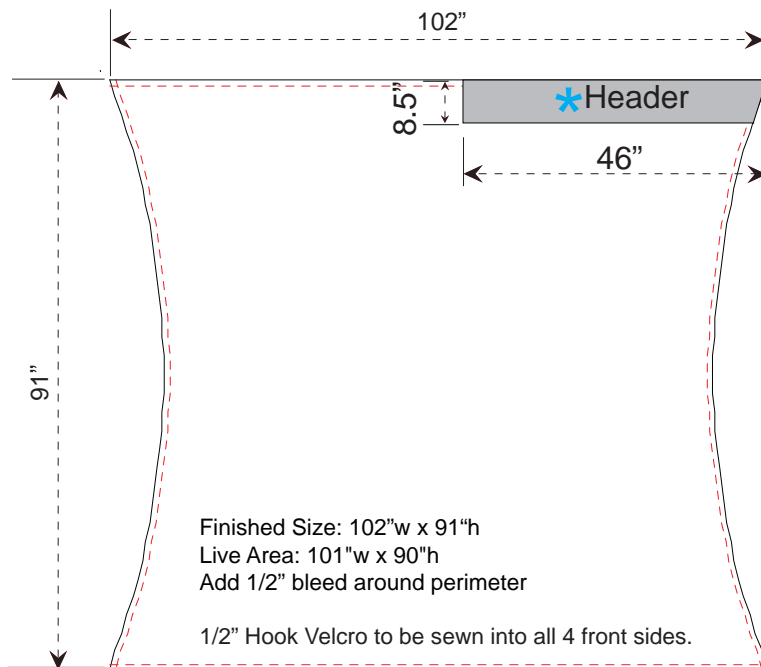

Magellan VK-2095 Backwall Graphic Dims - 20ft Version

Backwall Graphic

Backwall Graphic

NOTE: Graphic files must be @ 150 dpi Finished Size. DO NOT send Flattened Files. Production can not manipulate the content, proportion or color of these files.

NOTE: These dimensions are for graphic layout purposes. Graphic needs to be cut and test fitted to Magellan frame.

Magellan VK-2095 Header Graphic Dims - 20ft Version

A small portion of you graphic(s) may be hidden by headers.
Please use diagrams to position your graphics correctly.
NOTE: Graphic files must be @ 150 dpi Finished Size.

Magellan VK-2095 Wing Dims - 20ft Version

1/4" Sintra Side Wings
Direct Print Graphic

1/4" Sintra Center Wings
Direct Print Graphic

NOTE: Graphic files must be @ 150 dpi Finished Size.
DO NOT send Flattened Files. Production can not manipulate
the content, proportion or color of these files.

NOTE: These dimensions are for graphic
layout purposes. Graphic needs to be cut
and test fitted to Magellan frame.