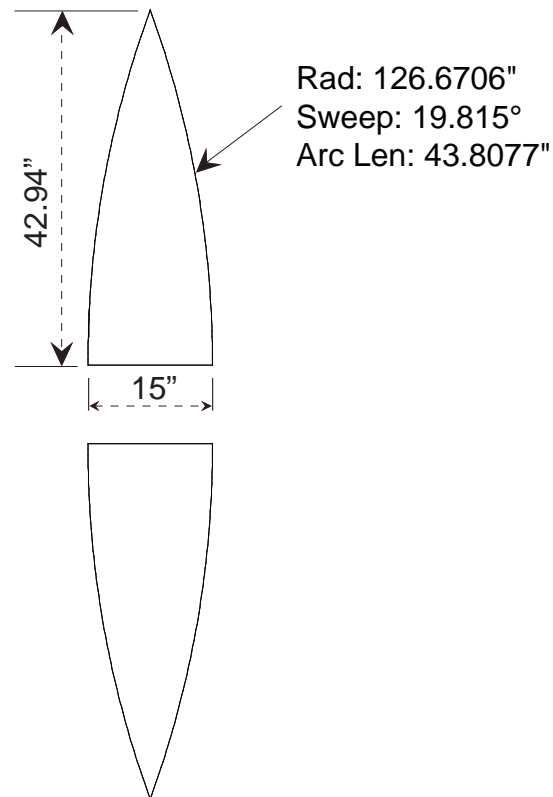

Magellan VK-2095 Backwall Graphic Dims - 20ft Version

Backwall Graphic

Backwall Graphic

NOTE: Graphic files must be @ 150 dpi Finished Size. DO NOT send Flattened Files. Production can not manipulate the content, proportion or color of these files.

NOTE: These dimensions are for graphic layout purposes. Graphic needs to be cut and test fitted to Magellan frame.

Magellan VK-2095 Header Graphic Dims - 20ft Version

A small portion of you graphic(s) may be hidden by headers.
Please use diagrams to position your graphics correctly.
NOTE: Graphic files must be @ 150 dpi Finished Size.

Magellan VK-2095 Wing Dims - 20ft Version

1/4" Sintra Side Wings
Direct Print Graphic

1/4" Sintra Center Wings
Direct Print Graphic

NOTE: Graphic files must be @ 150 dpi Finished Size.
DO NOT send Flattened Files. Production can not manipulate
the content, proportion or color of these files.

NOTE: These dimensions are for graphic
layout purposes. Graphic needs to be cut
and test fitted to Magellan frame.