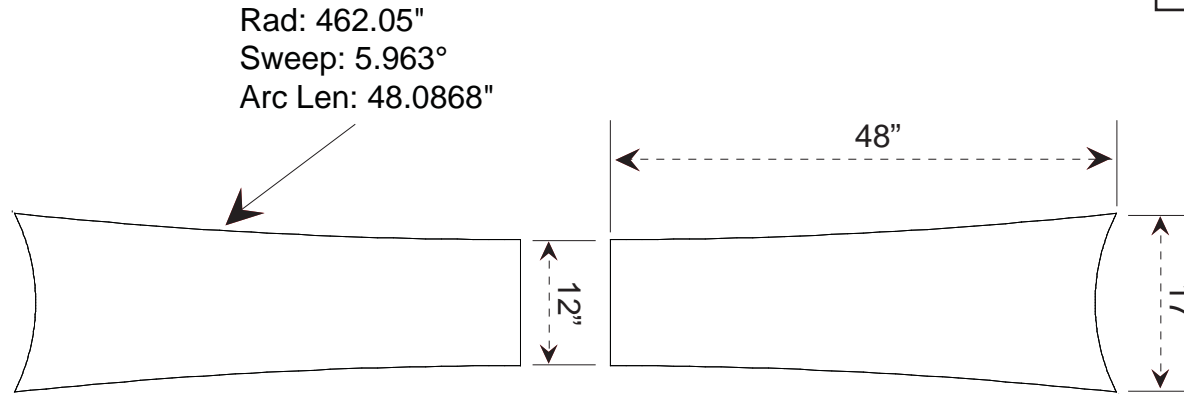

Magellan VK-2095 Backwall Graphic Dims - 20ft Version

Backwall Graphic

Backwall Graphic

NOTE: Graphic files must be @ 150 dpi Finished Size. DO NOT send Flattened Files. Production can not manipulate the content, proportion or color of these files.

NOTE: These dimensions are for graphic layout purposes. Graphic needs to be cut and test fitted to Magellan frame.

Magellan VK-2095 Header Graphic Dims - 20ft Version

A small portion of you graphic(s) may be hidden by headers.
Please use diagrams to position your graphics correctly.
NOTE: Graphic files must be @ 150 dpi Finished Size.

Magellan VK-2095 Wing Dims - 20ft Version

1/4" Sintra Side Wings
Direct Print Graphic

1/4" Sintra Center Wings
Direct Print Graphic

NOTE: Graphic files must be @ 150 dpi Finished Size.
DO NOT send Flattened Files. Production can not manipulate
the content, proportion or color of these files.

NOTE: These dimensions are for graphic
layout purposes. Graphic needs to be cut
and test fitted to Magellan frame.