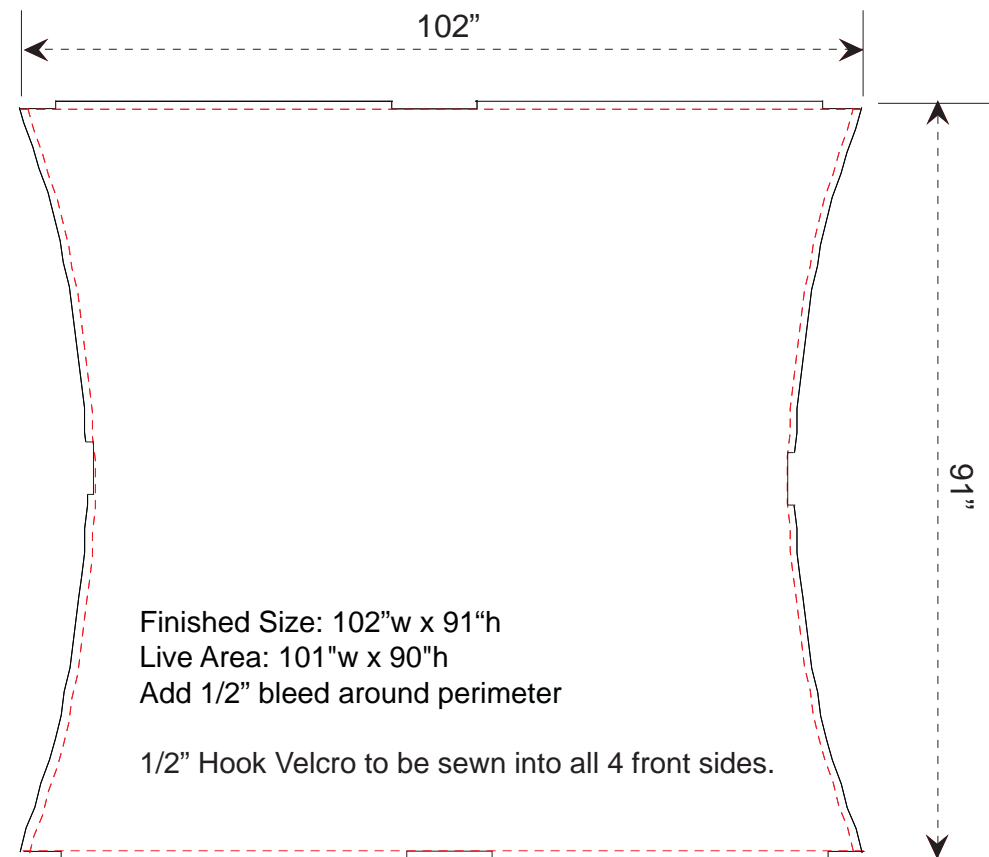

Magellan VK-2095 Backwall Graphic Dims - 20ft Version

Backwall Graphic

Backwall Graphic

NOTE: Graphic files must be @ 150 dpi Finished Size. DO NOT send Flattened Files. Production can not manipulate the content, proportion or color of these files.

NOTE: These dimensions are for graphic layout purposes. Graphic needs to be cut and test fitted to Magellan frame.

Magellan VK-2095 Header Graphic Dims - 20ft Version

A small portion of you graphic(s) may be hidden by headers.
Please use diagrams to position your graphics correctly.
NOTE: Graphic files must be @ 150 dpi Finished Size.

Magellan VK-2095 Wing Dims - 20ft Version

1/4" Sintra Side Wings
Direct Print Graphic

1/4" Sintra Center Wings
Direct Print Graphic

NOTE: Graphic files must be @ 150 dpi Finished Size.
DO NOT send Flattened Files. Production can not manipulate
the content, proportion or color of these files.

NOTE: These dimensions are for graphic
layout purposes. Graphic needs to be cut
and test fitted to Magellan frame.