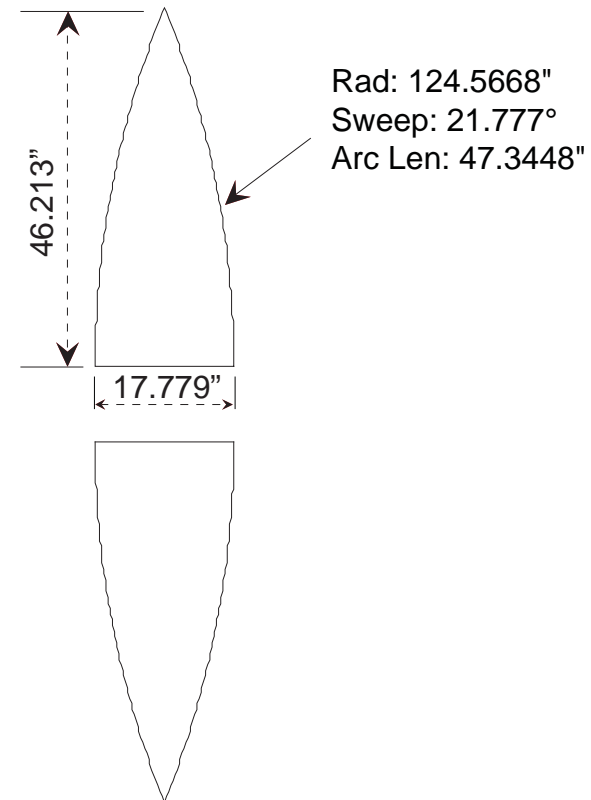

Magellan VK-2095 Backwall Graphic Dims - 20ft Version

Backwall Graphic

Backwall Graphic

NOTE: Graphic files must be @ 150 dpi Finished Size. DO NOT send Flattened Files. Production can not manipulate the content, proportion or color of these files.

NOTE: These dimensions are for graphic layout purposes. Graphic needs to be cut and test fitted to Magellan frame.

Magellan VK-2095 Header Graphic Dims - 20ft Version

A small portion of you graphic(s) may be hidden by headers.
Please use diagrams to position your graphics correctly.
NOTE: Graphic files must be @ 150 dpi Finished Size.

Magellan VK-2095 Wing Dims - 20ft Version

1/4" Sintra Side Wings
Direct Print Graphic

1/4" Sintra Center Wings
Direct Print Graphic

NOTE: Graphic files must be @ 150 dpi Finished Size.
DO NOT send Flattened Files. Production can not manipulate
the content, proportion or color of these files.

NOTE: These dimensions are for graphic
layout purposes. Graphic needs to be cut
and test fitted to Magellan frame.