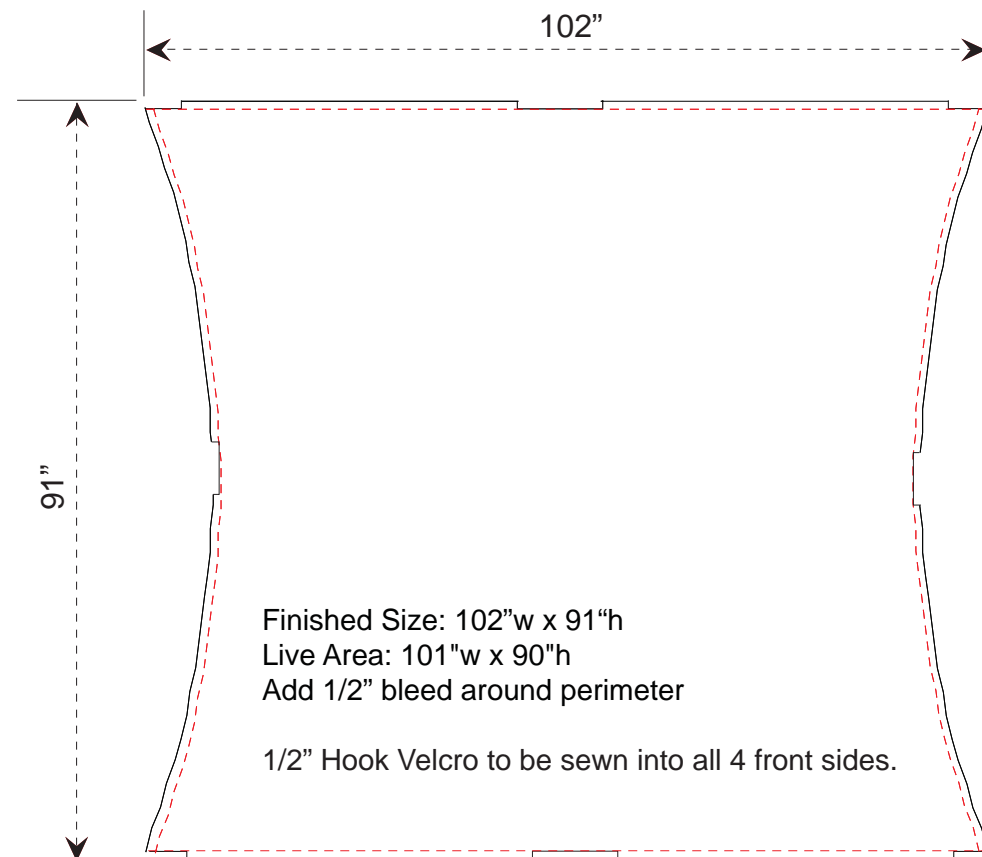

Magellan VK-2095 Backwall Graphic Dims - 20ft Version

Backwall Graphic

Backwall Graphic

NOTE: Graphic files must be @ 150 dpi Finished Size. DO NOT send Flattened Files. Production can not manipulate the content, proportion or color of these files.

NOTE: These dimensions are for graphic layout purposes. Graphic needs to be cut and test fitted to Magellan frame.

Magellan VK-2095 Header Graphic Dims - 20ft Version

A small portion of you graphic(s) may be hidden by headers.
Please use diagrams to position your graphics correctly.
NOTE: Graphic files must be @ 150 dpi Finished Size.

Magellan VK-2095 Wing Dims - 20ft Version

1/4" Sintra Side Wings
Direct Print Graphic

1/4" Sintra Center Wings
Direct Print Graphic

NOTE: Graphic files must be @ 150 dpi Finished Size.
DO NOT send Flattened Files. Production can not manipulate
the content, proportion or color of these files.

NOTE: These dimensions are for graphic
layout purposes. Graphic needs to be cut
and test fitted to Magellan frame.