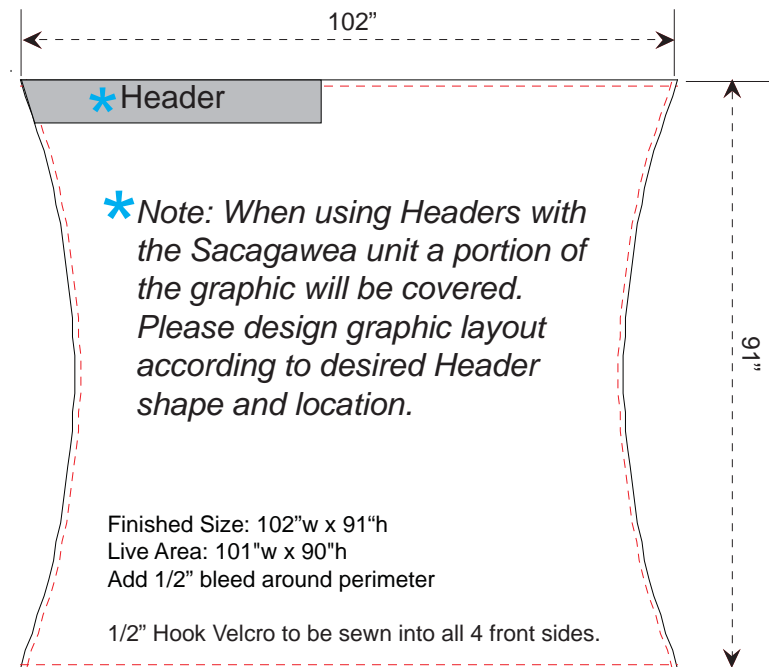

Magellan VK-2095 Backwall Graphic Dims - 20ft Version

Backwall Graphic

Backwall Graphic

NOTE: Graphic files must be @ 150 dpi Finished Size. DO NOT send Flattened Files. Production can not manipulate the content, proportion or color of these files.

NOTE: These dimensions are for graphic layout purposes. Graphic needs to be cut and test fitted to Magellan frame.

Magellan VK-2095 Header Graphic Dims - 20ft Version

A small portion of you graphic(s) may be hidden by headers.
Please use diagrams to position your graphics correctly.
NOTE: Graphic files must be @ 150 dpi Finished Size.

Magellan VK-2095 Wing Dims - 20ft Version

1/4" Sintra Side Wings
Direct Print Graphic

1/4" Sintra Center Wings
Direct Print Graphic

NOTE: Graphic files must be @ 150 dpi Finished Size.
DO NOT send Flattened Files. Production can not manipulate
the content, proportion or color of these files.

NOTE: These dimensions are for graphic
layout purposes. Graphic needs to be cut
and test fitted to Magellan frame.